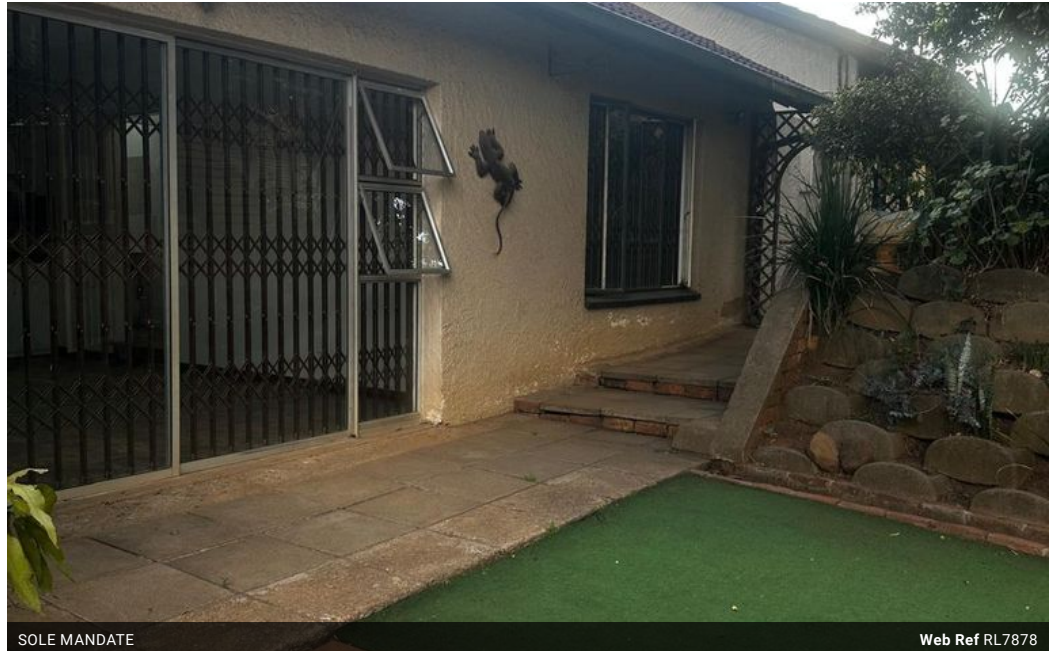

Caroline Chamboko
0612308783
caroline_chamboko@mandated.co.za

Contact Mandated Property Group

010 1094750

Thornhill Office Park
Building 10
84 Bekker Rd
Vorna Valley
Midrand
1686

2 Bedroom Freehold To Let in Sundowner

SOLE MANDATE

Web Ref RL7878