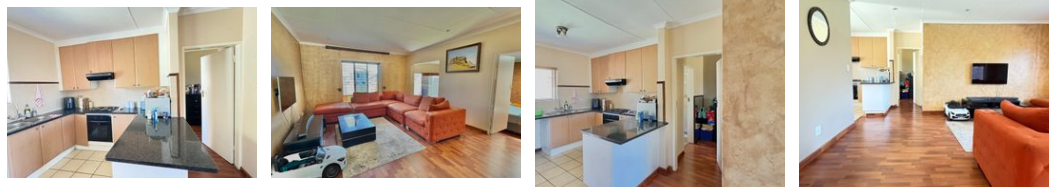

R15,000 pm

Lease Period 12 months
Annual Escalation -

Availability 01 May 2025

Deposit R15,000

3 2

Spacious 3bed 2bath cluster for rent

Welcome to your new home located in Midrand.

Crescentwood Estate is a beautifully and modernly designed estate that allows for a comfortable living style with excellent security.

Stepping into this home you are greeted to a spacious open plan kitchen that connects to a spacious and gorgeous living room, coming along with 3 spacious bedrooms, 2 bathrooms, and spacious patio.

This property offers

- 127 Square Meters

-Open-plan tiled kitchen with granite counter tops, ample cupboards space and allowance for two under counter space, double door fridge space, Extractor fan, Tiled Floors, Blinds, Built-in Cupboards, Under Counter Oven, Hob

-2 well sized and tiled bedrooms with both fitted cupboards,

-Large open-plan living space

-2 full bathrooms both en-suite and a family bathroom feature bath tub shower sink and

Pets Allowed Yes

Interior	
Bedrooms	3
Bathrooms	2
Kitchens	1
Recep. Rooms	1
Furnished	No

Exterior	
Carports / Parkings	2
Security	Yes
Pool	Yes
Views	False

Sizes	
Floor Size	127m²