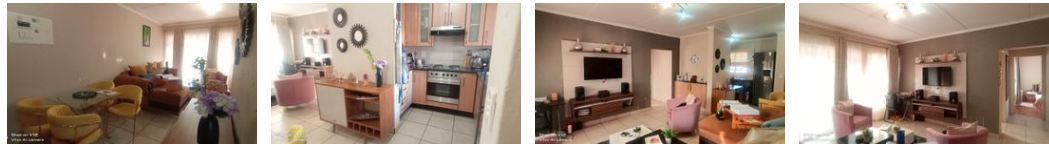

2 Bedroom Apartment For Sale in Noordwyk

Nalphy Lesoma
082 900 4552
nalphy@mandated.co.za

Contact Mandated Property Group

010 1094750

Thornhill Office Park
Building 10
84 Bekker Rd
Vorna Valley
Midrand
1686

Shot on Y12
Vivo AI camera

Web Ref RL7468

R750,000

🛏 2 🚿 1

Monthly Bond Repayment R7,741.41
Calculated over 20 years at 11% with no deposit.

Transfer Costs R25,898.00   **Bond Costs** R19,565.00
These calculations are only a guide. Please ask your conveyancer for exact calculations.

Monthly Levy R1,097.6   **Monthly Rates** R748

STUNNING 2-BEDROOM APARTMENT FOR SALE - ERAND GARDENS MIDRAND IN PRIME LOCATION AWAITS!

Discover Your Dream Home: 2-Bedroom Apartment in Erand Gardens Midrand

CALLING ALL INVESTORS/YOUNG PROFESSIONALS TO VIEW!

DONT MISS OUT ON THIS OPPORTNITY TO OWN YOUR VERY OWN PROPERTY.

Welcome to your new sanctuary in the heart of Midrand! This stunning 2-bedroom, 1 bathroom first floor apartment is not just a place to live; it's a lifestyle choice that offers the perfect blend of comfort, security, and convenience.

As you step inside, you'll be greeted by a spacious and inviting open plan interior adorned with beautiful tiles and laminate flooring on both bedrooms, providing a modern and stylish backdrop for your personal touch. The open-plan layout creates a seamless flow between the living and dining areas, making it the ideal space for entertaining friends or enjoying quiet evenings at home.

The apartment...

Pets Allowed Yes

Interior
Bedrooms 2
Bathrooms 1
Kitchens 1
Recep. Rooms 2
Furnished No

Exterior
Carports / Parkings 2
Security Yes
Pool Yes
Views False

Sizes
Floor Size 75m²

Extras