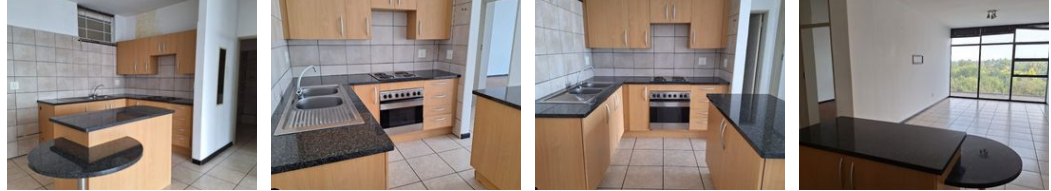

SOLE MANDATE

Web Ref RL8297

R500,000

Monthly Bond Repayment R5,160.94
Calculated over 20 years at 11% with no deposit.

Transfer Costs R19,049.00   **Bond Costs** R13,910.00
These calculations are only a guide. Please ask your conveyancer for exact calculations.

1   1

FOR A VIEW THAT GOES ON FOREVER .. ONE BEDROOM APARTMENT IN ORION WITH PARKING UNDERGROUND

Do you want to have a view that goes on forever? Well, look no further!! I have found you your next Apartment, high in the sky! The Bedroom is very spacious with built-in cupboards. The unit has one full bathroom and is very spacious. The Living area is huge and there is enough space for a dining room suite as well. The Kitchen is open plan, with enough cupboard space. There is a Breakfast nook where you can have meals on the run. 24/7 Security. Underground parking. Close to good schools. Close to major Shopping malls. Phone me today!

Great for the investor as well. Tenants are always available.

Interior		Exterior	
Bedrooms	1	Carports / Parkings	1
Bathrooms	1	Security	Yes
Kitchens	1	Pool	No
Recep. Rooms	1	Views	True
Furnished	No		

Extras
Underground Parking