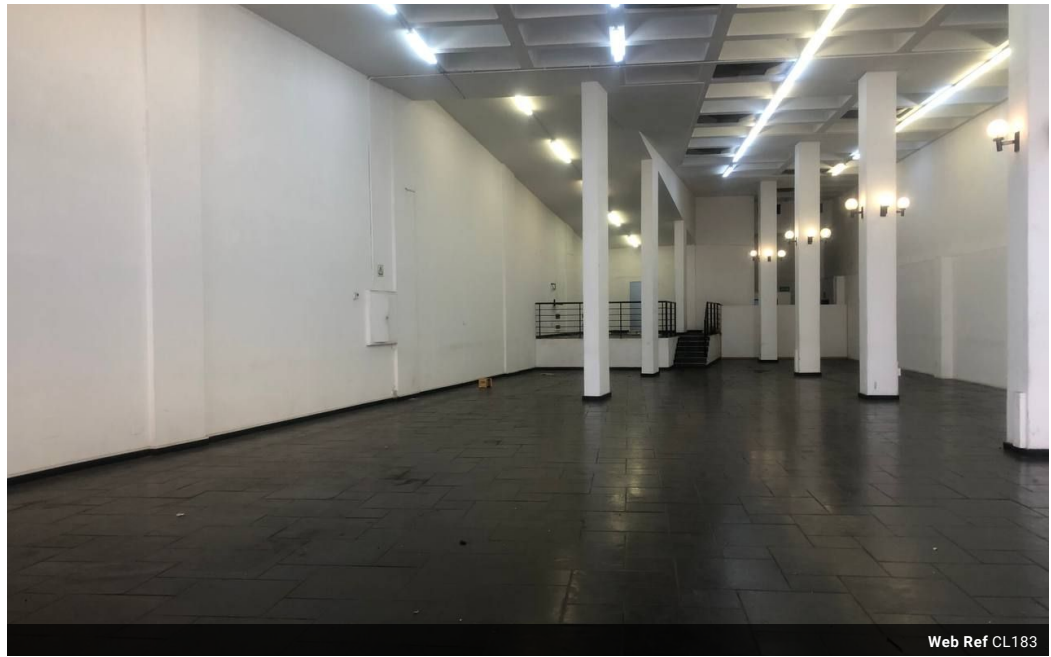

Web Ref CL183

R85 per m²

Gross Monthly Rental R35,785 Excl. VAT

0 0

SHOP SPACE TO RENT IN JOHANNESBURG

Zoning Commercial

Sizes

Floor Size 395m²