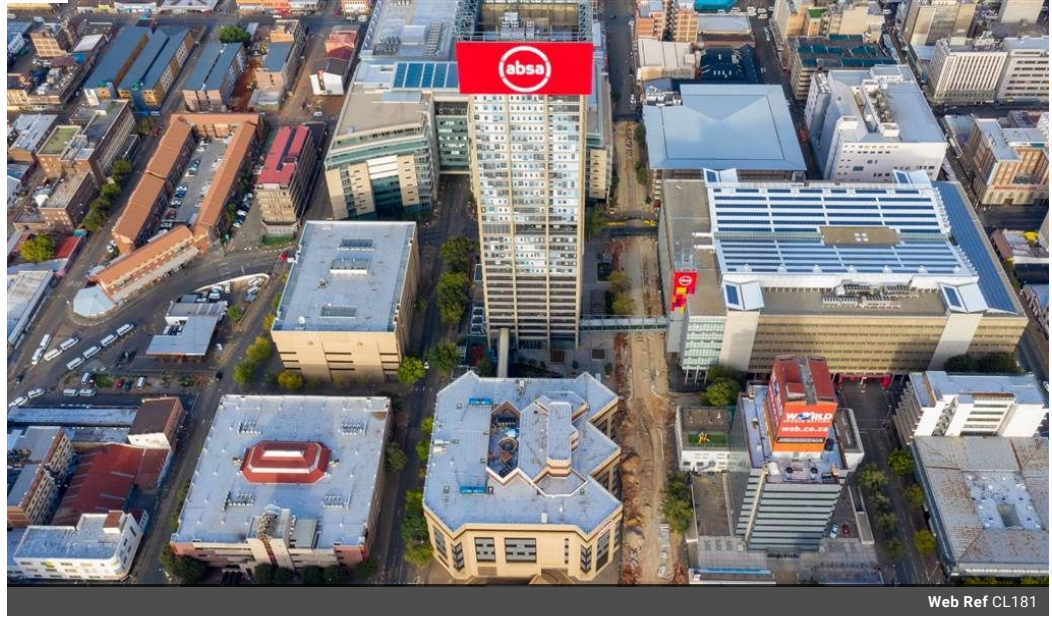

43m² Office To Let in Johannesburg Central

Victor Dolo
072 896 9541
victor@mandated.co.za

Contact Mandated Property Group

010 1094750

Thornhill Office Park
Building 10
84 Bekker Rd
Vorna Valley
Midrand
1686

Web Ref CL181

R3,650 per m²

Gross Monthly Rental R3,650 Excl. VAT

0 0

APARTMENT TO RENT IN JOHANNESBURG

TOWERS MAIN - LIVE HIGH ABOVE THE CITY
Live large in the heart of the ABSA precinct from just R3,699pm.

1 Bed Studio S from R 3,650

1 Bed Studio M from R 3,999

1 Bed Studio L from R 4,450

50% off 1st month rent + 50% OFF Deposit*

=====

ABSA TOWERS MAIN BUILDING FEATURES:

Stylish finishes

Breathtaking views of the Johannesburg skyline