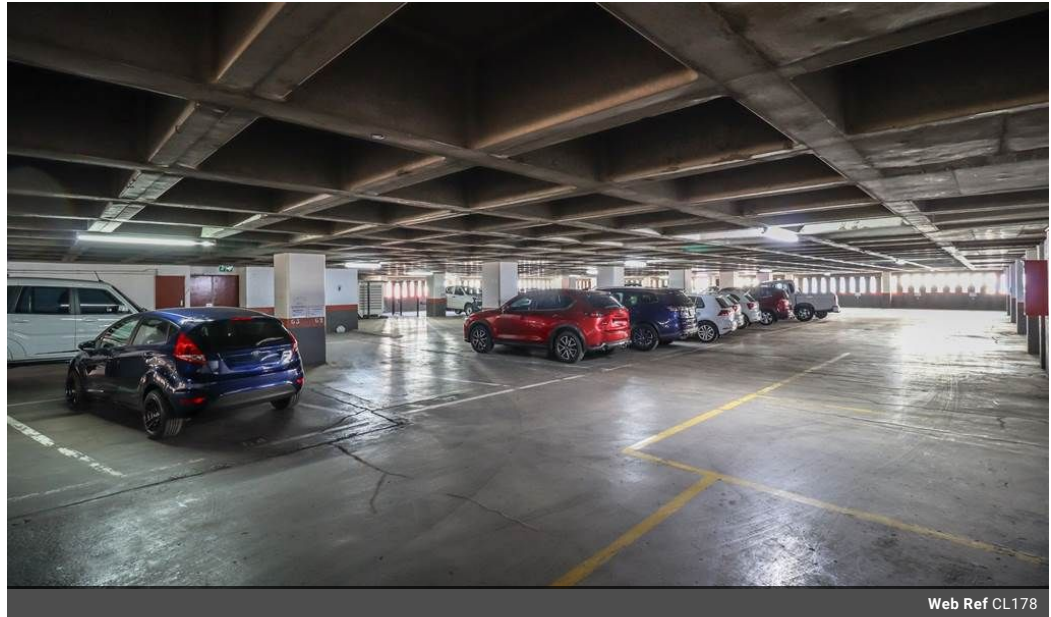

50m² Office To Let in Johannesburg Central

Victor Dolo
072 896 9541
victor@mandated.co.za

Contact Mandated Property Group

010 1094750

Thornhill Office Park
Building 10
84 Bekker Rd
Vorna Valley
Midrand
1686