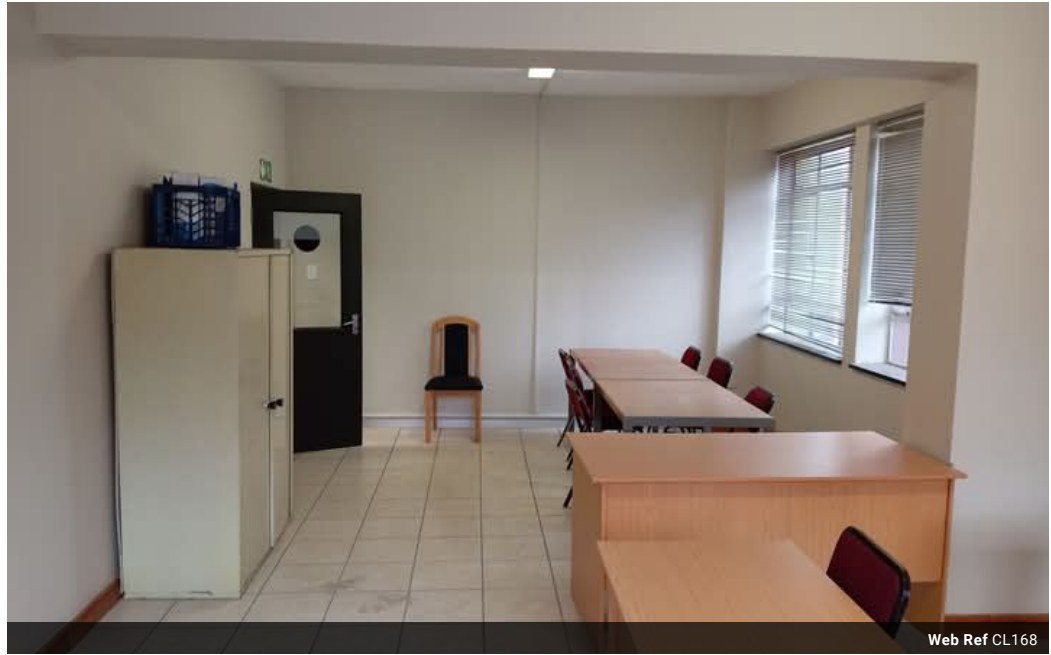

50m² Office To Let in City & Suburban

Victor Dolo
072 896 9541
victor@mandated.co.za

Contact Mandated Property Group

010 1094750

Thornhill Office Park
Building 10
84 Bekker Rd
Vorna Valley
Midrand
1686

R85 per m²

Gross Monthly Rental R3,900 Excl. VAT

0 0

Office space to rent in Johannesburg CBD|Ghandi Square

VWGDOL TRILLIONAIRE TOWER

Office To Let | Johannesburg CBD |Gandhi Square Precinct | 50m² | R3900 excluding vat and metered utilities | Furniture Included.

Zoning Commercial

Sizes
Floor Size 50m²